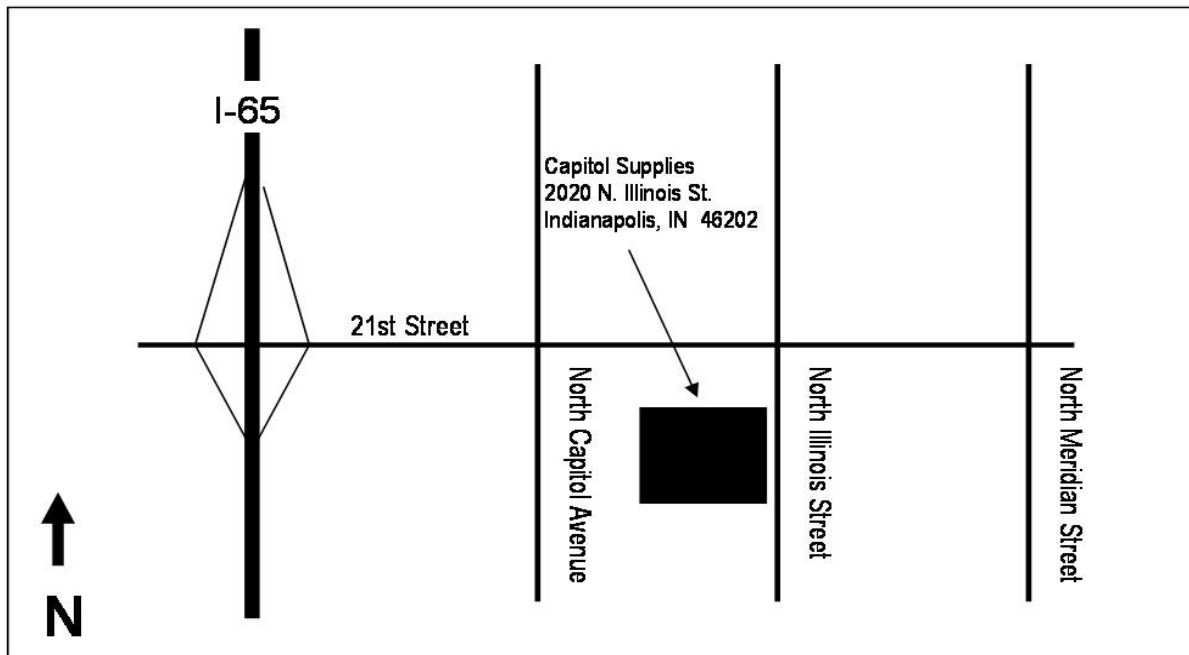

Since 1928....Capitol Has It!

LOCAL: 317-926-6061
FAX: 317-923-8852
www.capitolsupplies.com